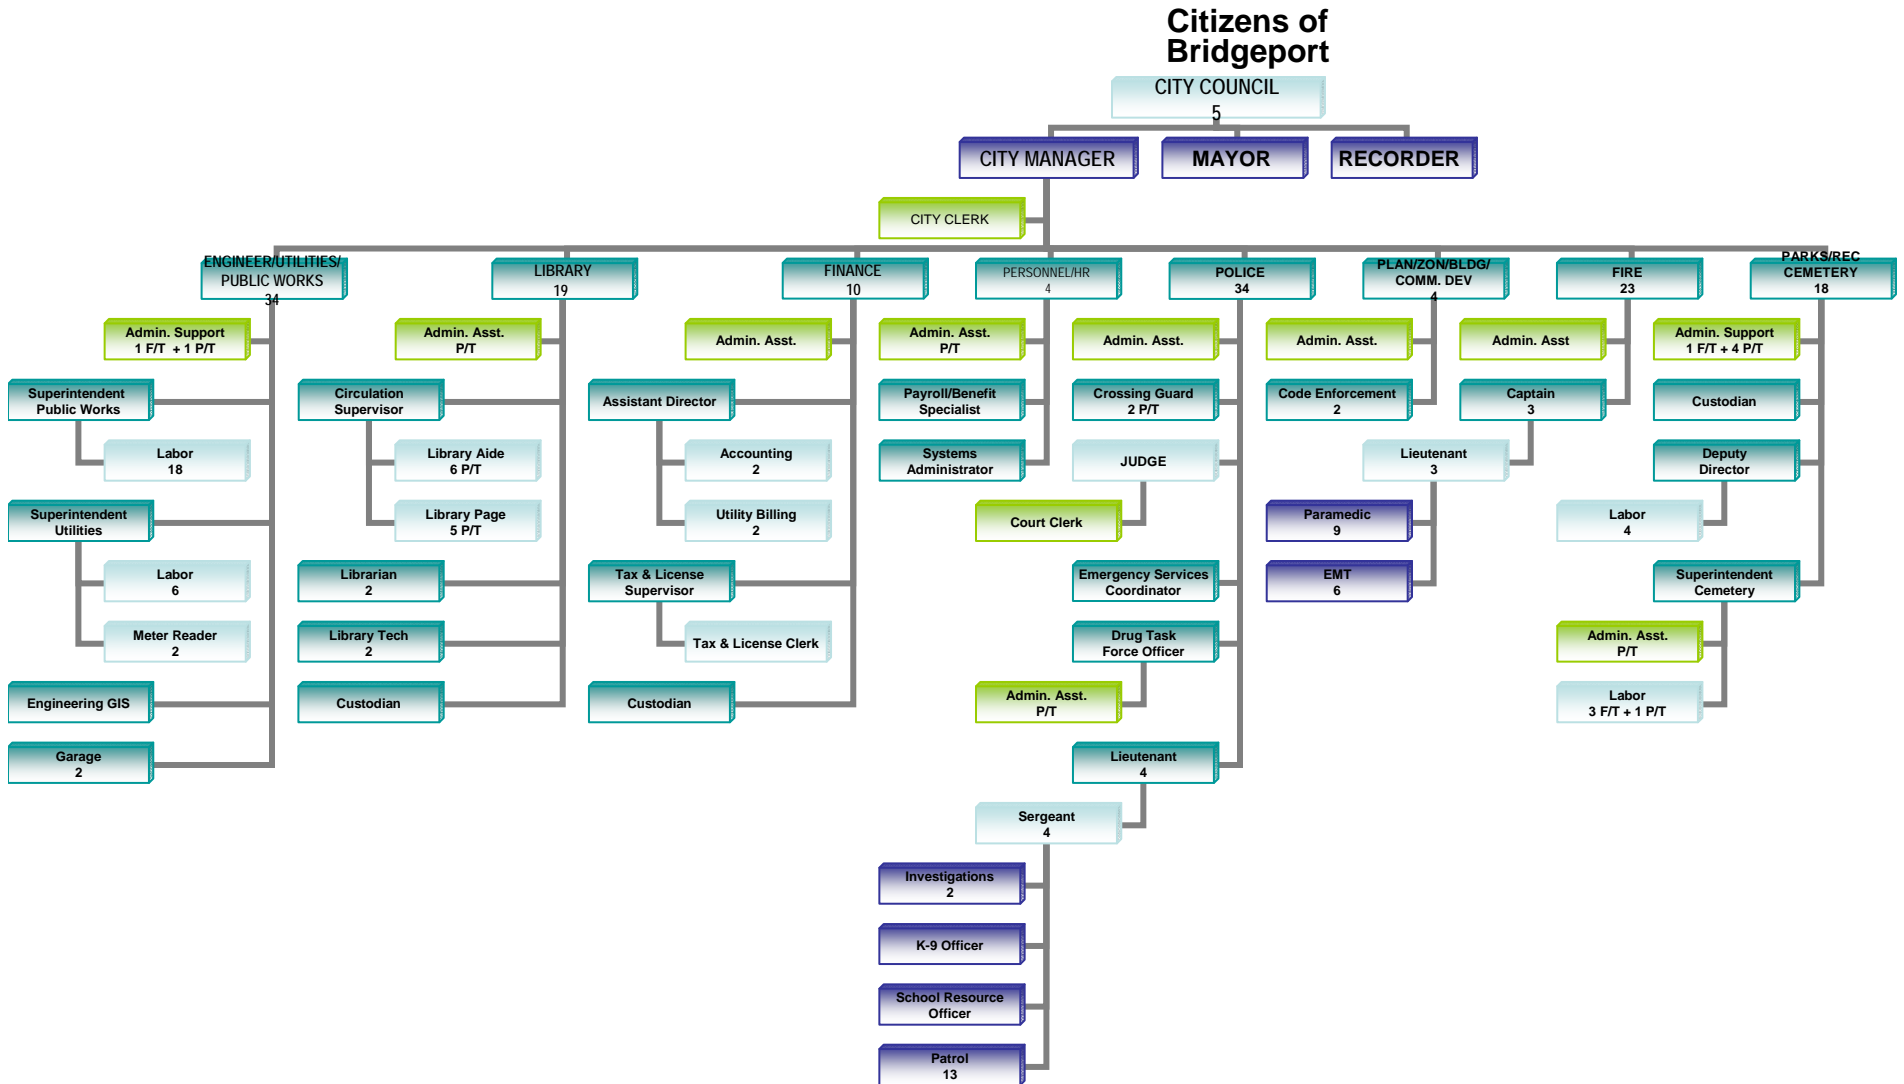

City of Bridgeport Organizational Chart

TOTAL EMPLOYEES = 155
(124 F/T 31 P/T)